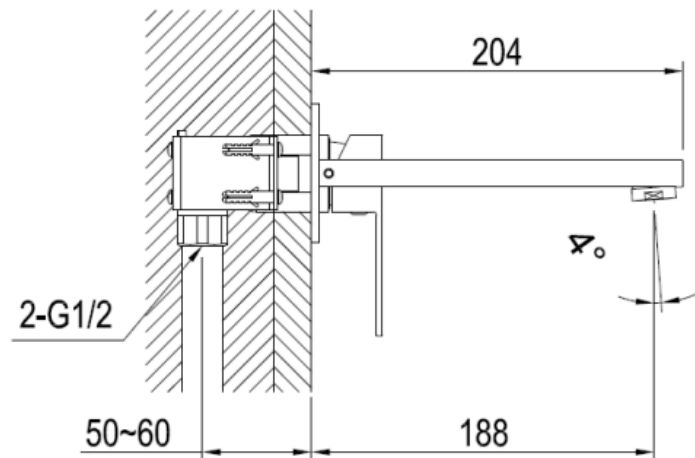

Brand : CAE, China
Name : THAMES wall-mounted mixer with pop up waste set
Item Code : 75.1368PBR

Color / Finish: Matte Black
Dimensions : 210 x 127 mm

Product info:

- Wall-mounted mixer
- With pop up waste set