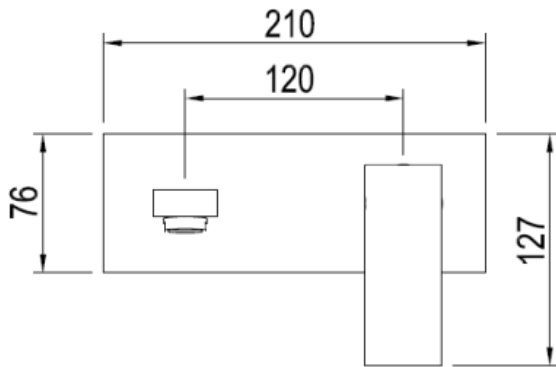

Brand : CAE, China
Name : THAMES wall-mounted mixer with pop up waste set
Item Code : 75.1368PBR

Color / Finish: Matte Black
Dimensions : 210 x 127 mm

Product info:

- Wall-mounted mixer
- With pop up waste set